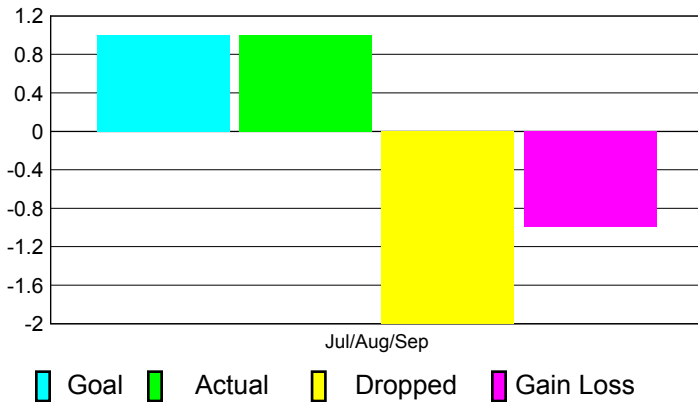

## CLUBS

**Club Results**  
2012-2013

**Clubs**  
2011-2012

Month	New Club Goal	Actual New Clubs	Actual Dropped Clubs	Gain/Loss of Clubs	Gain/Loss of Clubs
Jul/Aug/Sep	1	1	-2	-1	1
<b>Totals</b>	<b>1</b>	<b>1</b>	<b>-2</b>	<b>-1</b>	<b>1</b>

### Club Results 2012-2013

Goal, New, Dropped, Gain/Loss

### Comparison of Club Gain/Loss

Current Year Compared to the Previous Year