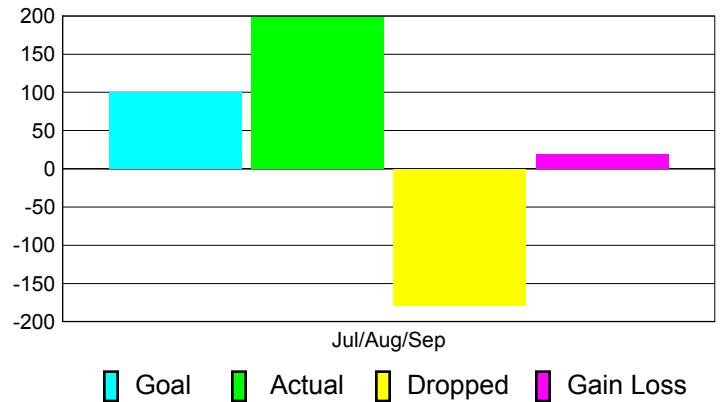

### YTD Status Quo Clubs 2012-2013

Status Quo Clubs Compared to Status Quo Members

## MEMBERSHIP

**Membership Results**  
2012-2013

**Membership**  
2011-2012

Month	Net Memb Goal	Actual New Memb	Actual Dropped Memb	Gain/Loss of Memb	Gain/Loss of Memb
Jul/Aug/Sep	100	198	-179	19	74
<b>Totals</b>	<b>100</b>	<b>198</b>	<b>-179</b>	<b>19</b>	<b>74</b>

### Membership Results 2012-2013

Goal, New, Dropped, Gain/Loss

### Comparison of Membership Gain/Loss

Current Year Compared to the Previous Year