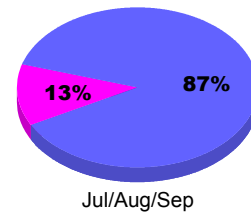

Gender Comparison 2012-2013