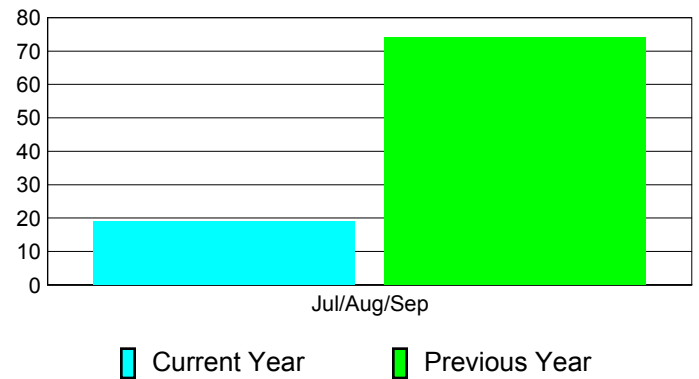

Comparison of Membership Gain/Loss

Current Year Compared to the Previous Year