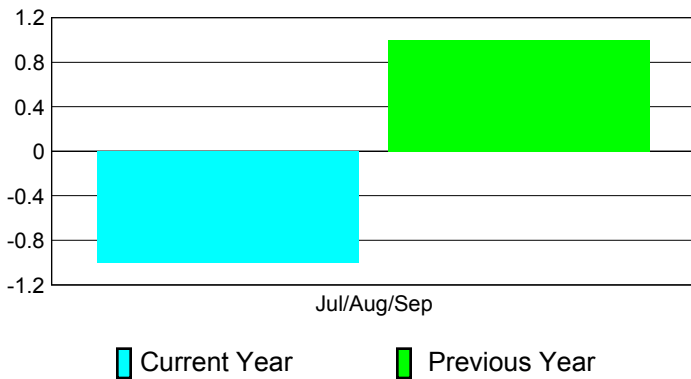

Comparison of Club Gain/Loss

Current Year Compared to the Previous Year